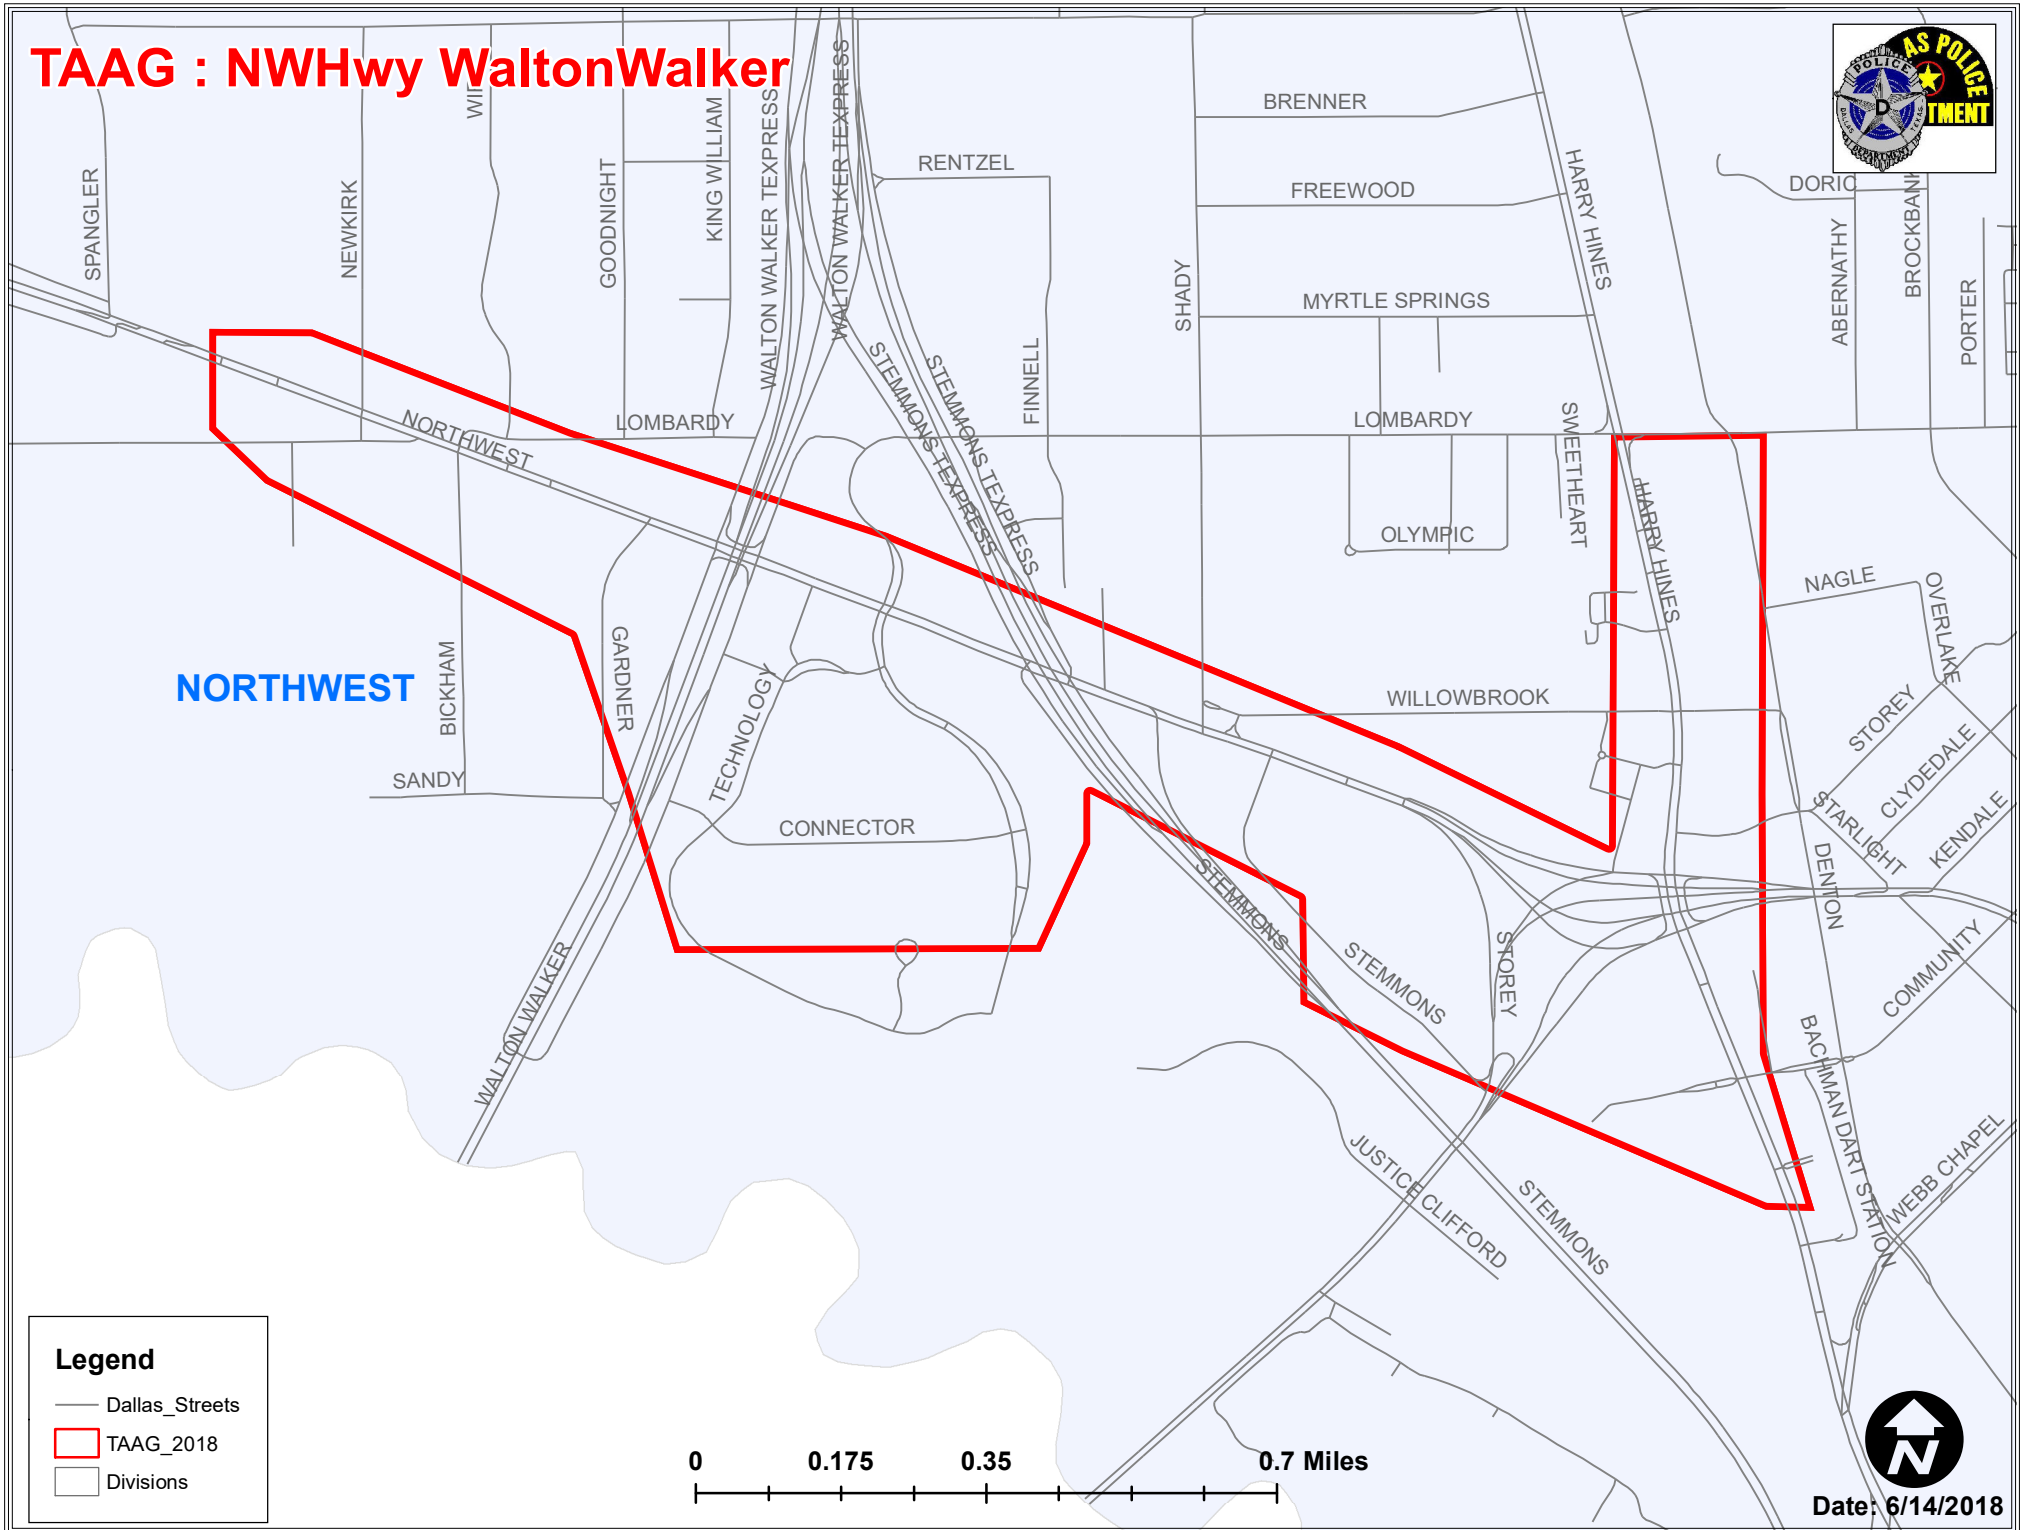

TAAG : NWHwy WaltonWalker

Legend

- Dallas_Streets
- ▭ TAAG_2018
- ▭ Divisions

0 0.175 0.35 0.7 Miles

Date: 6/14/2018

Author: #7192