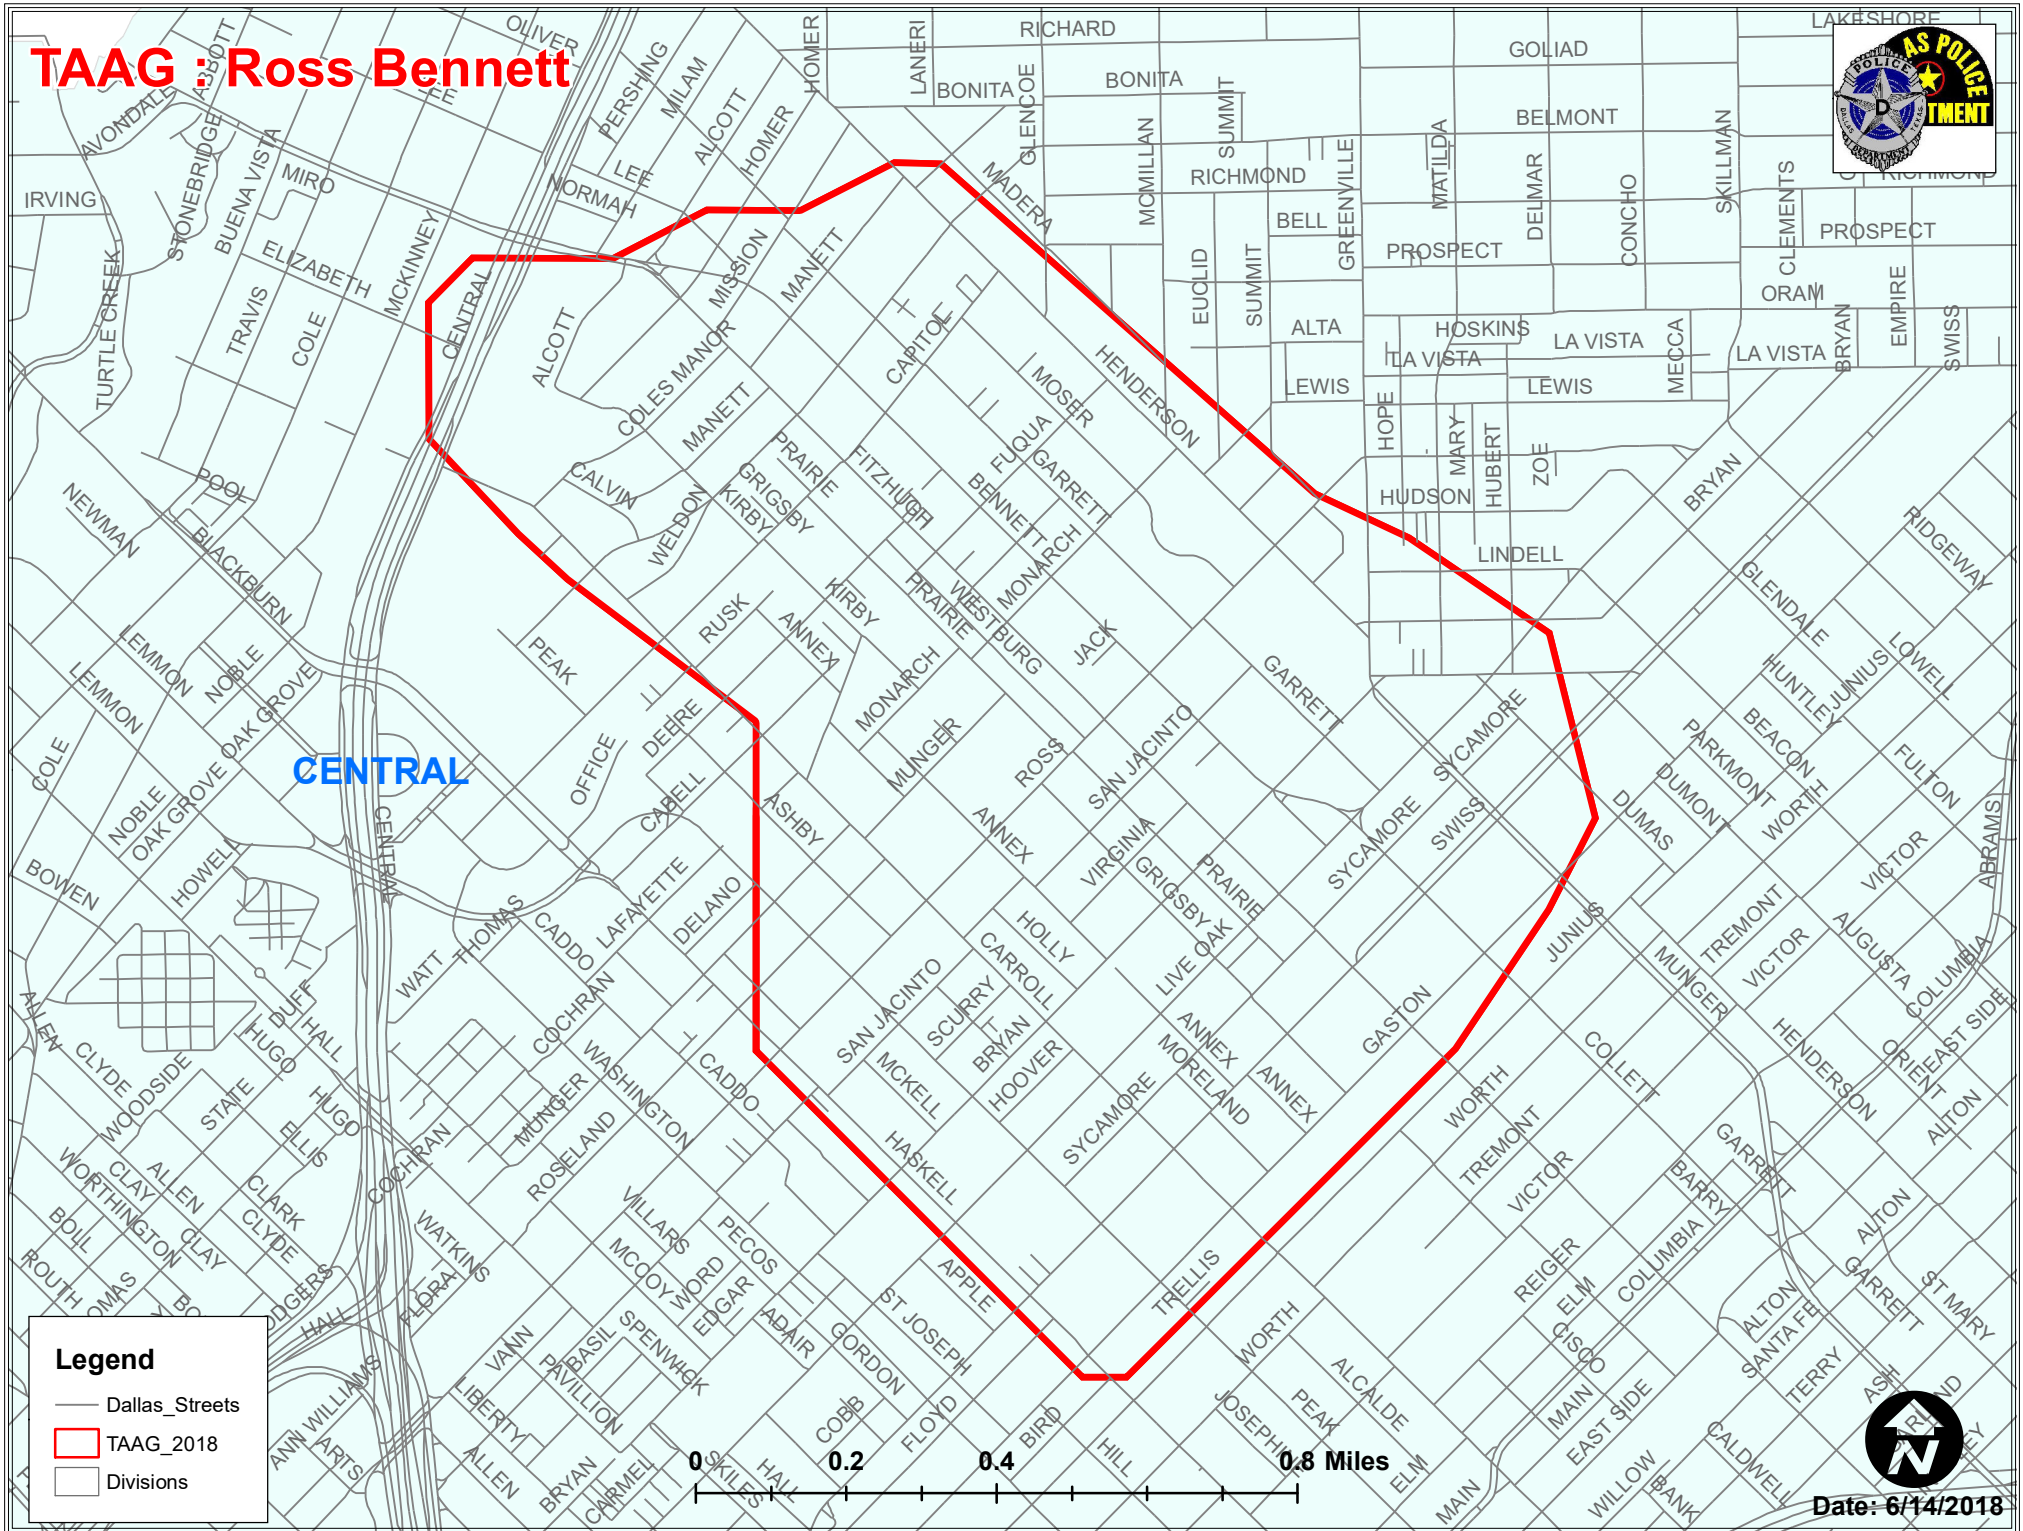

TAAG : Ross Bennett

Legend

- Dallas_Streets
- TAAG_2018
- Divisions

0 0.2 0.4 0.8 Miles

Date: 6/14/2018

Author: #7192