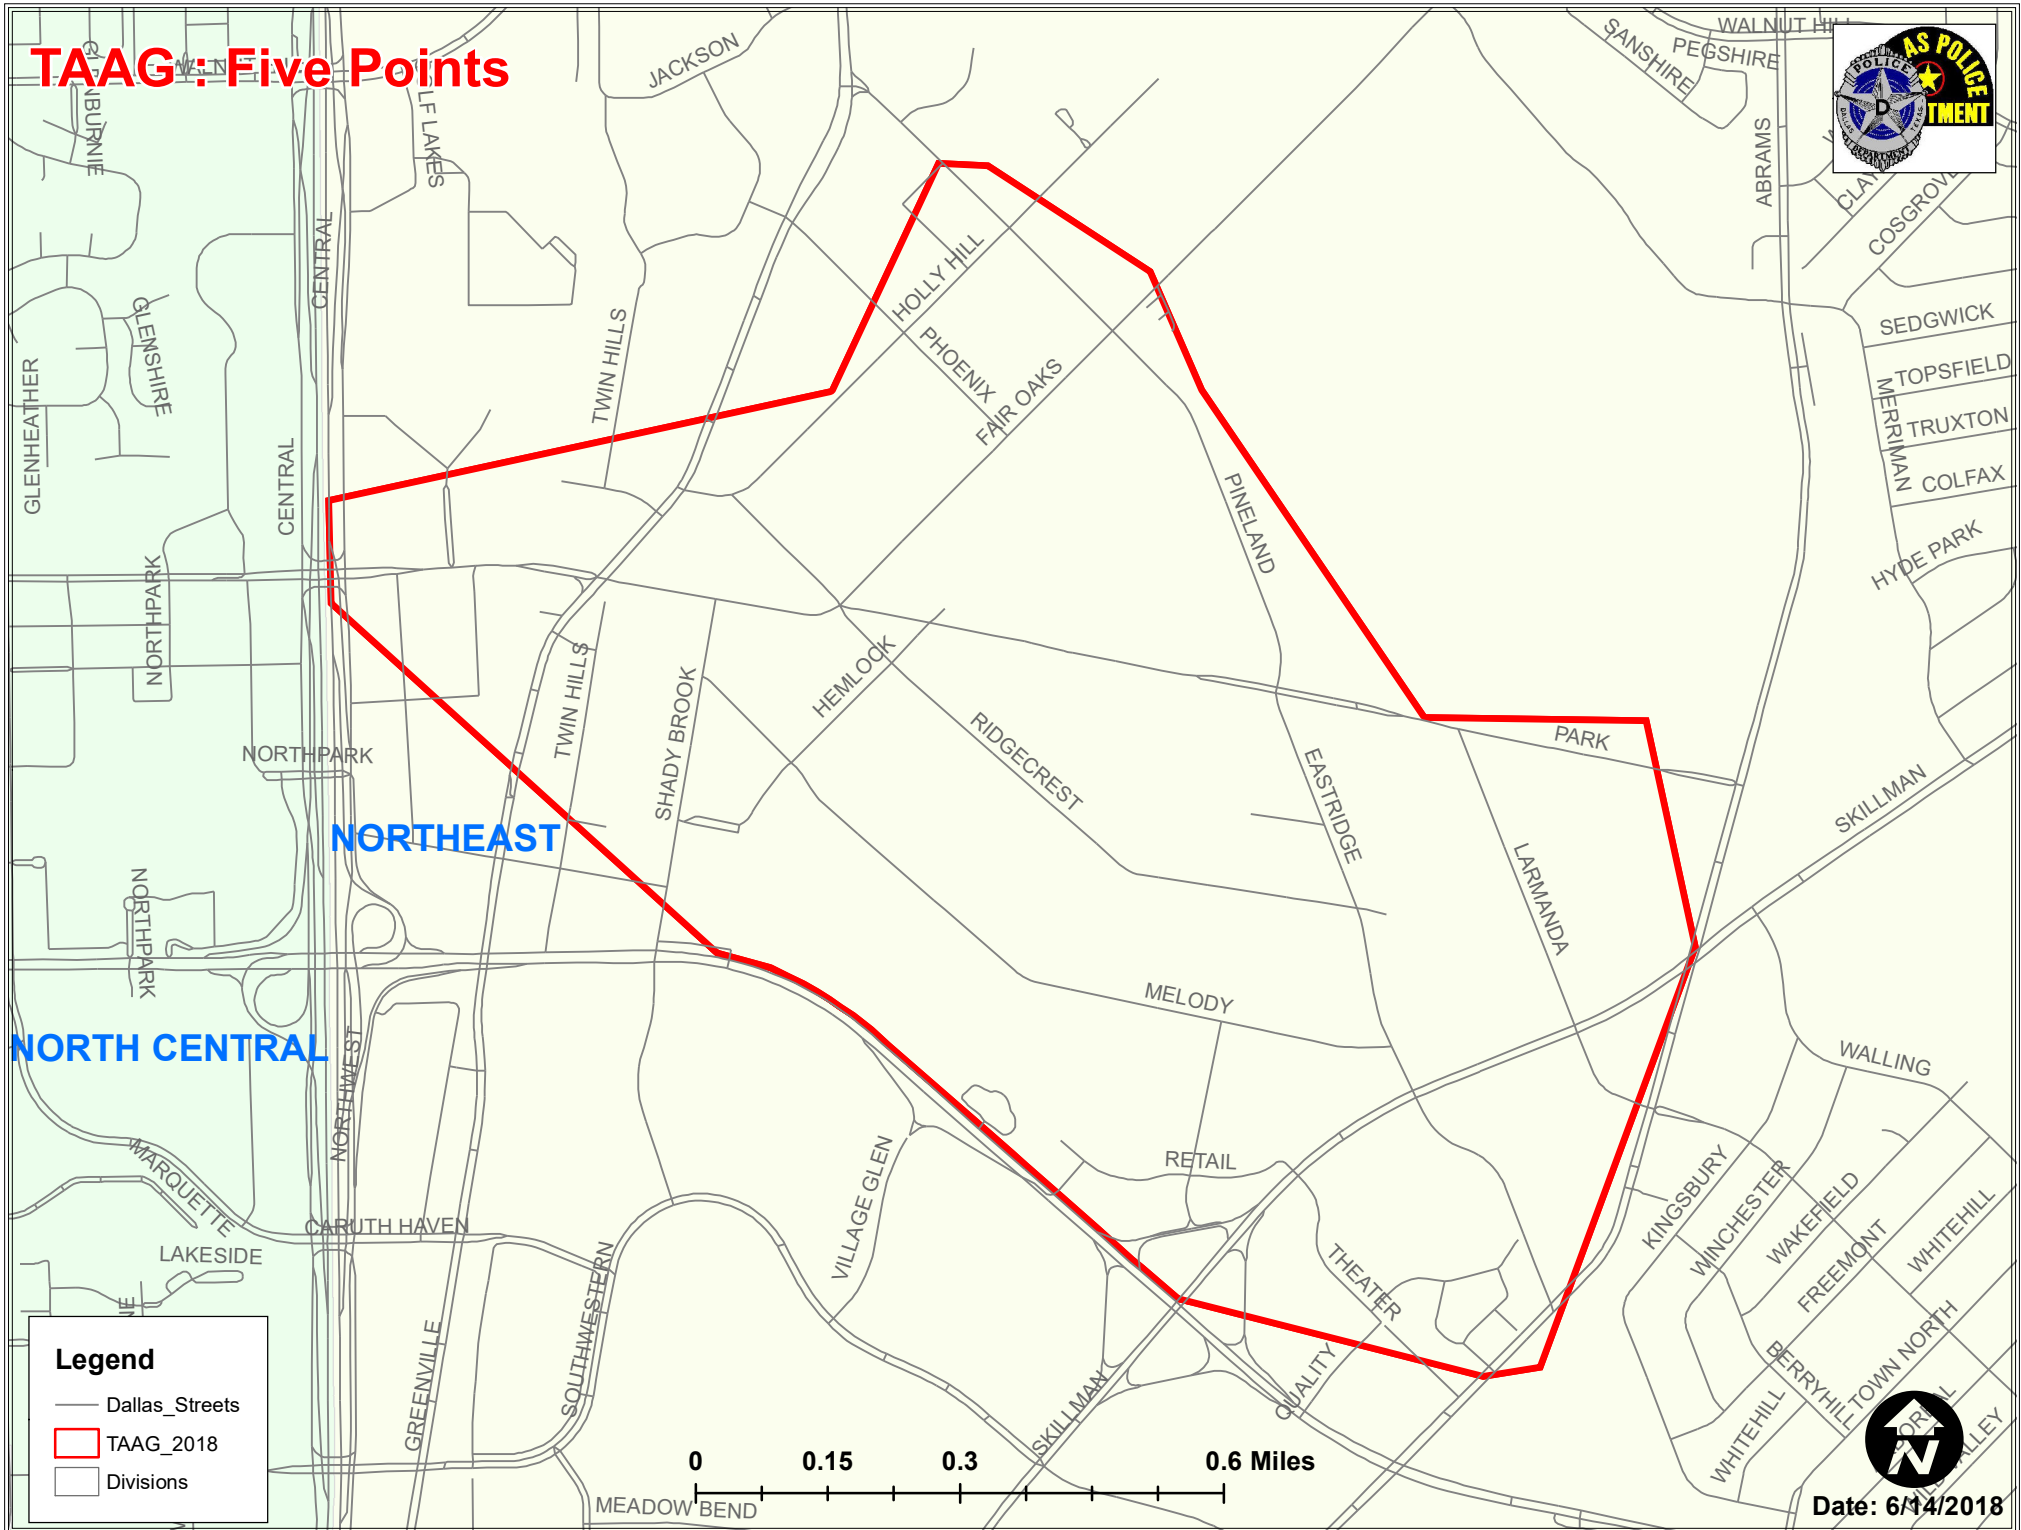

TAAG: Five Points

Legend

- Dallas_Streets
- TAAG_2018
- Divisions

0 0.15 0.3 0.6 Miles

Date: 6/14/2018

Author: #7192