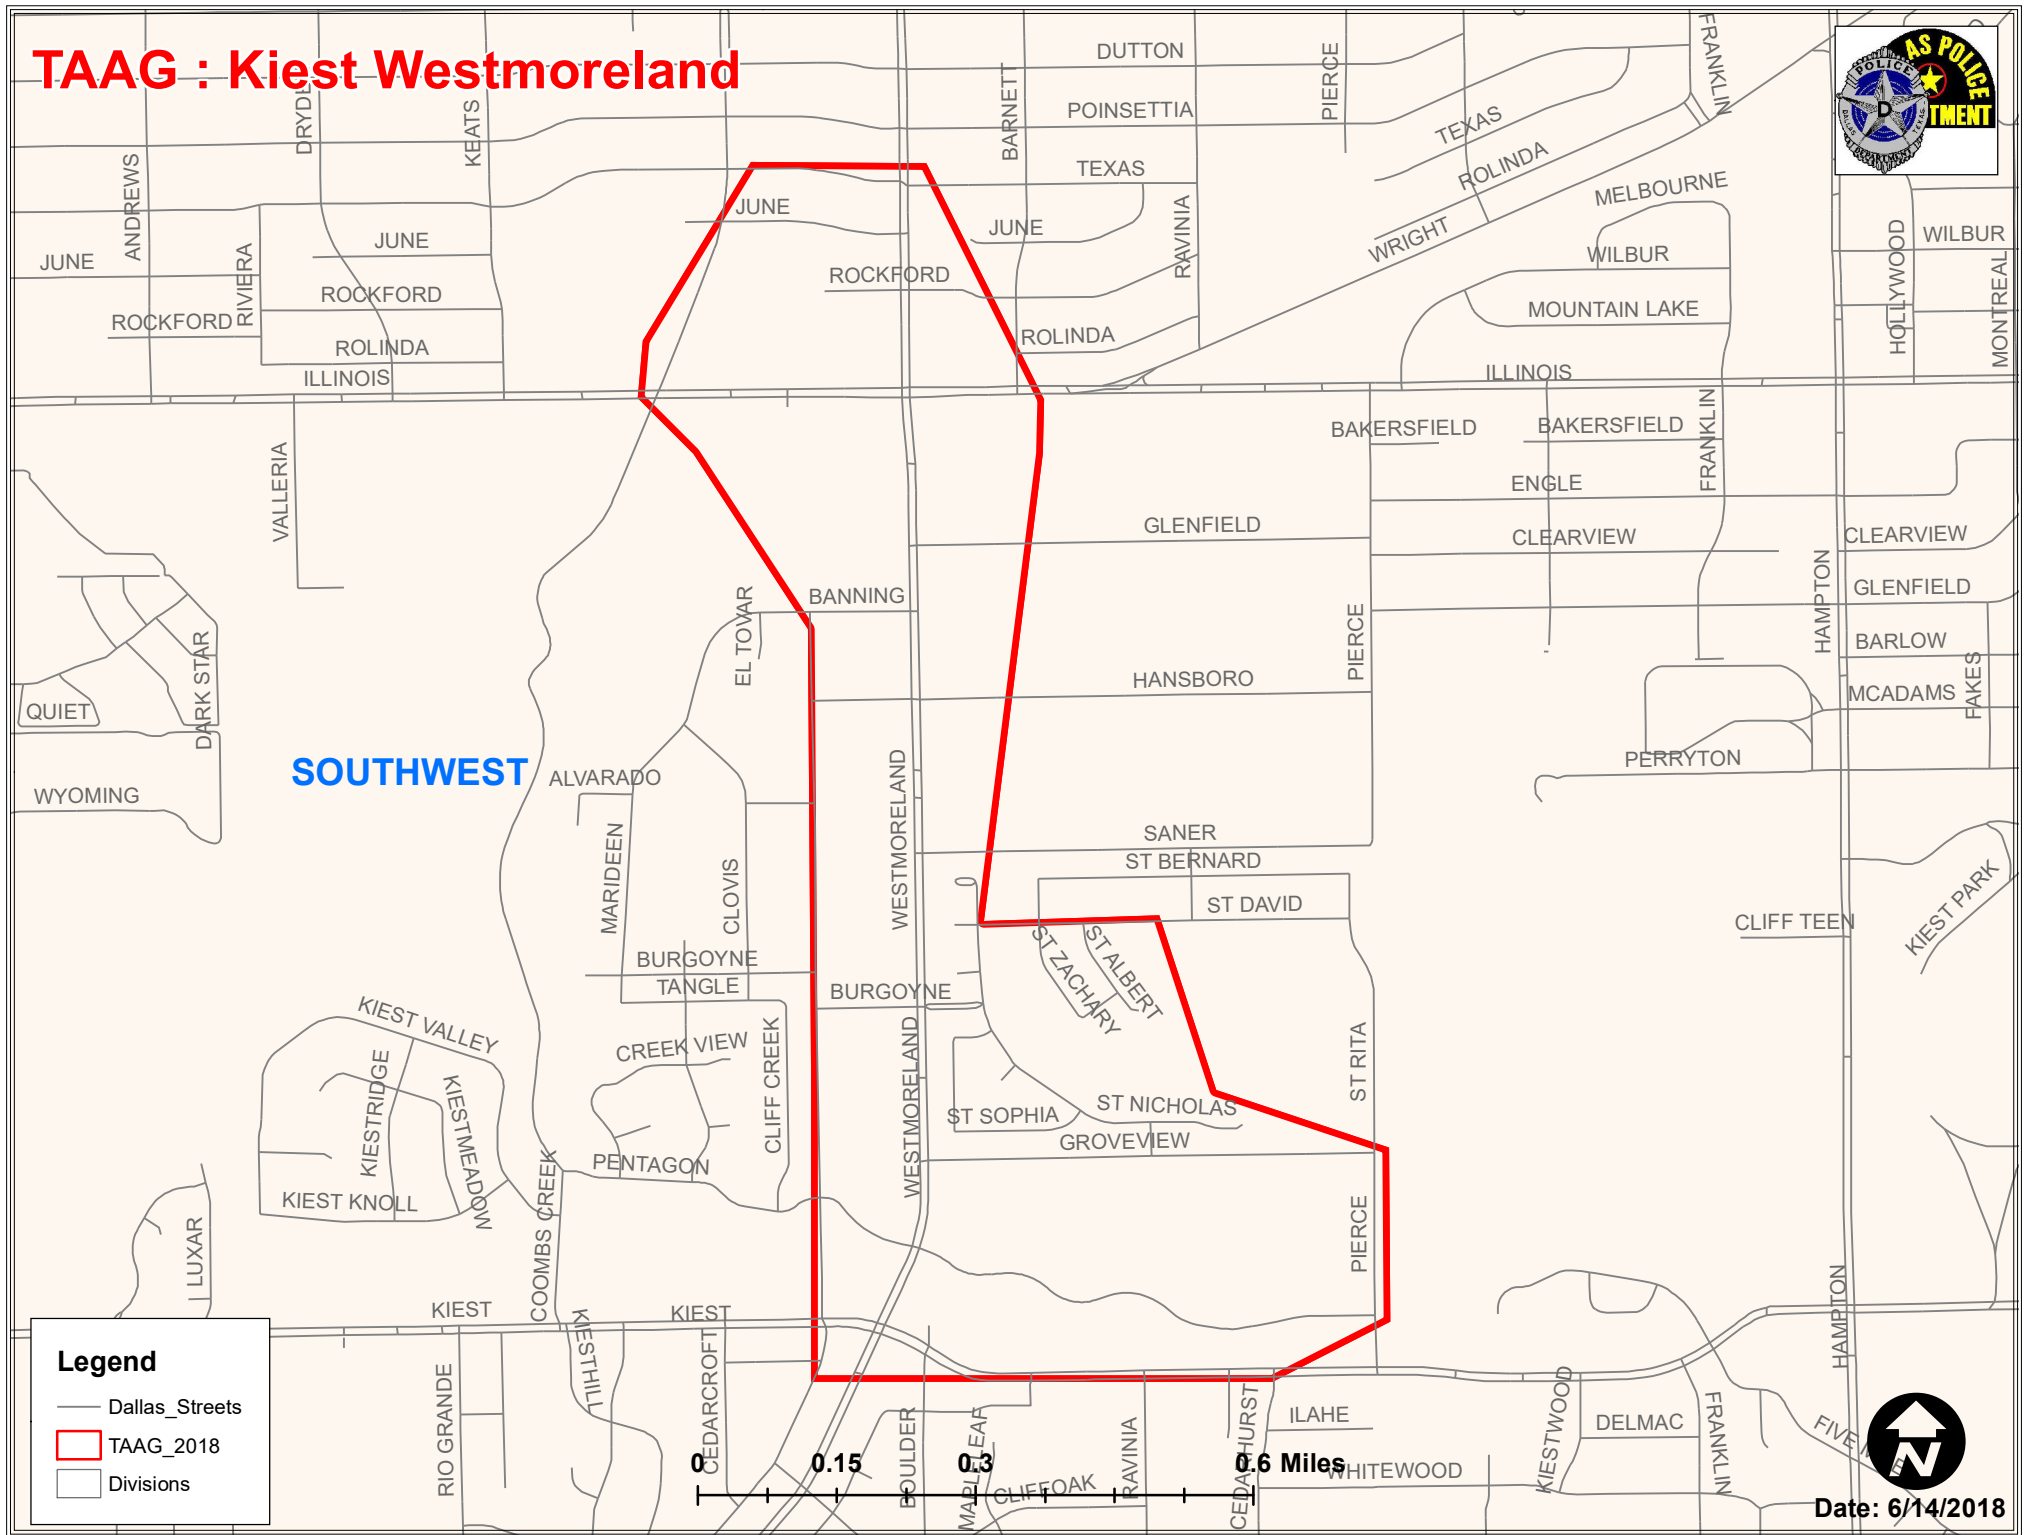

# TAAG : Kiest Westmoreland

**SOUTHWEST**

**Legend**

- Dallas\_Streets
- TAAG\_2018
- Divisions

Date: 6/14/2018

Author: #7192