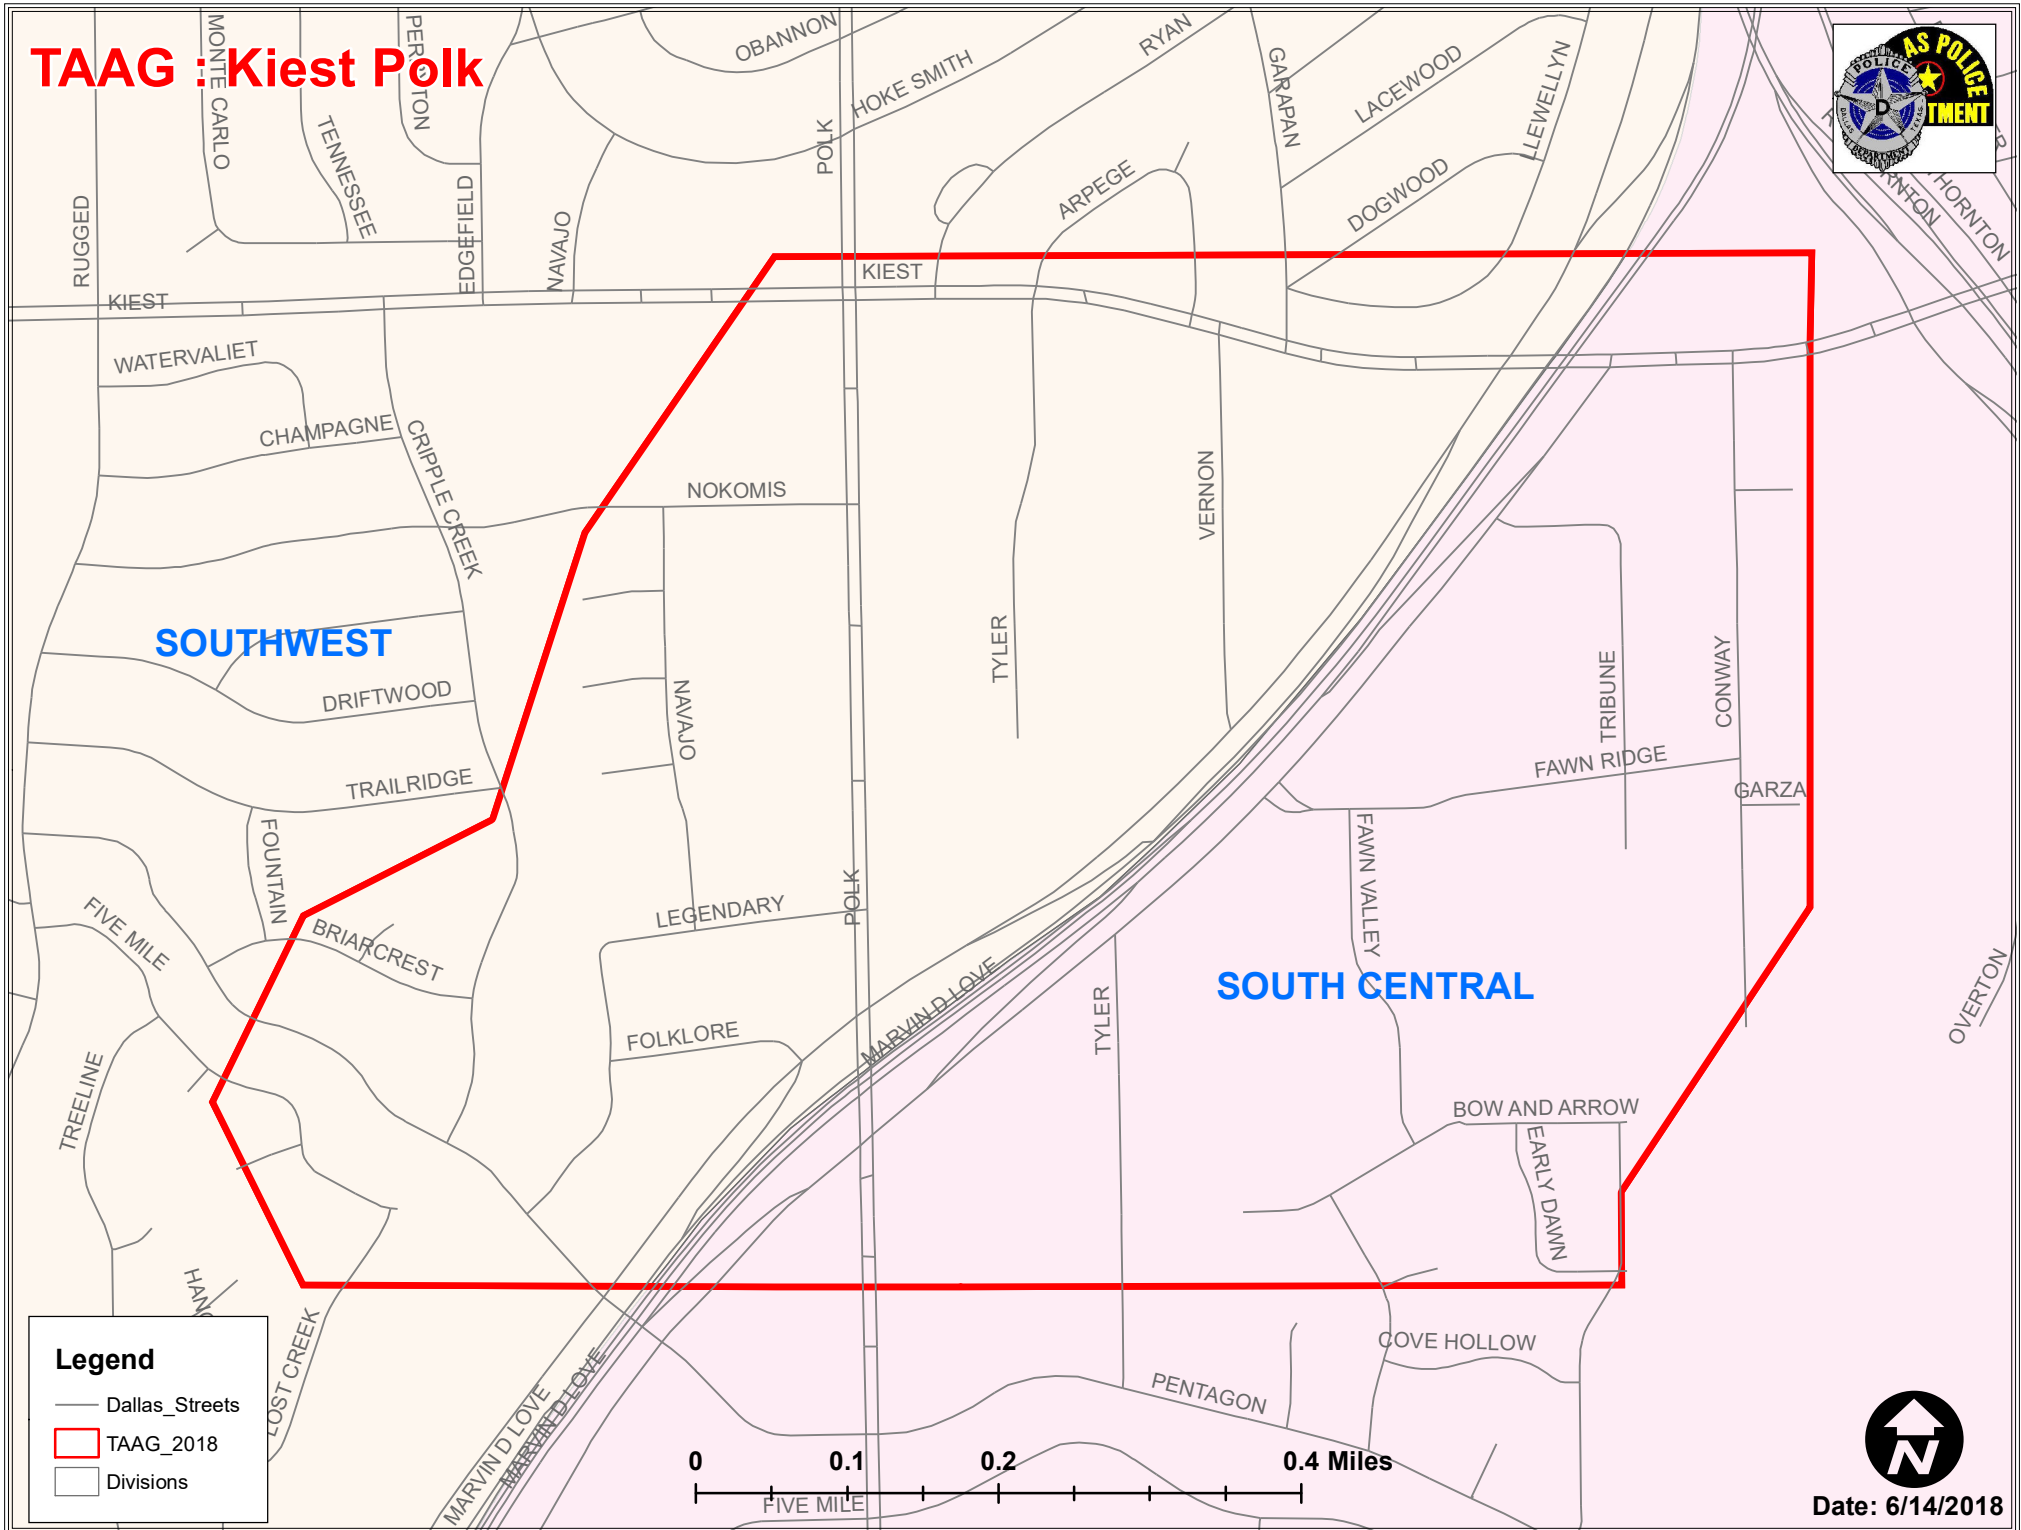

TAAG : Kiest Polk

Legend

- Dallas_Streets
- ▭ TAAG_2018
- ▭ Divisions

Date: 6/14/2018

Author: #7192