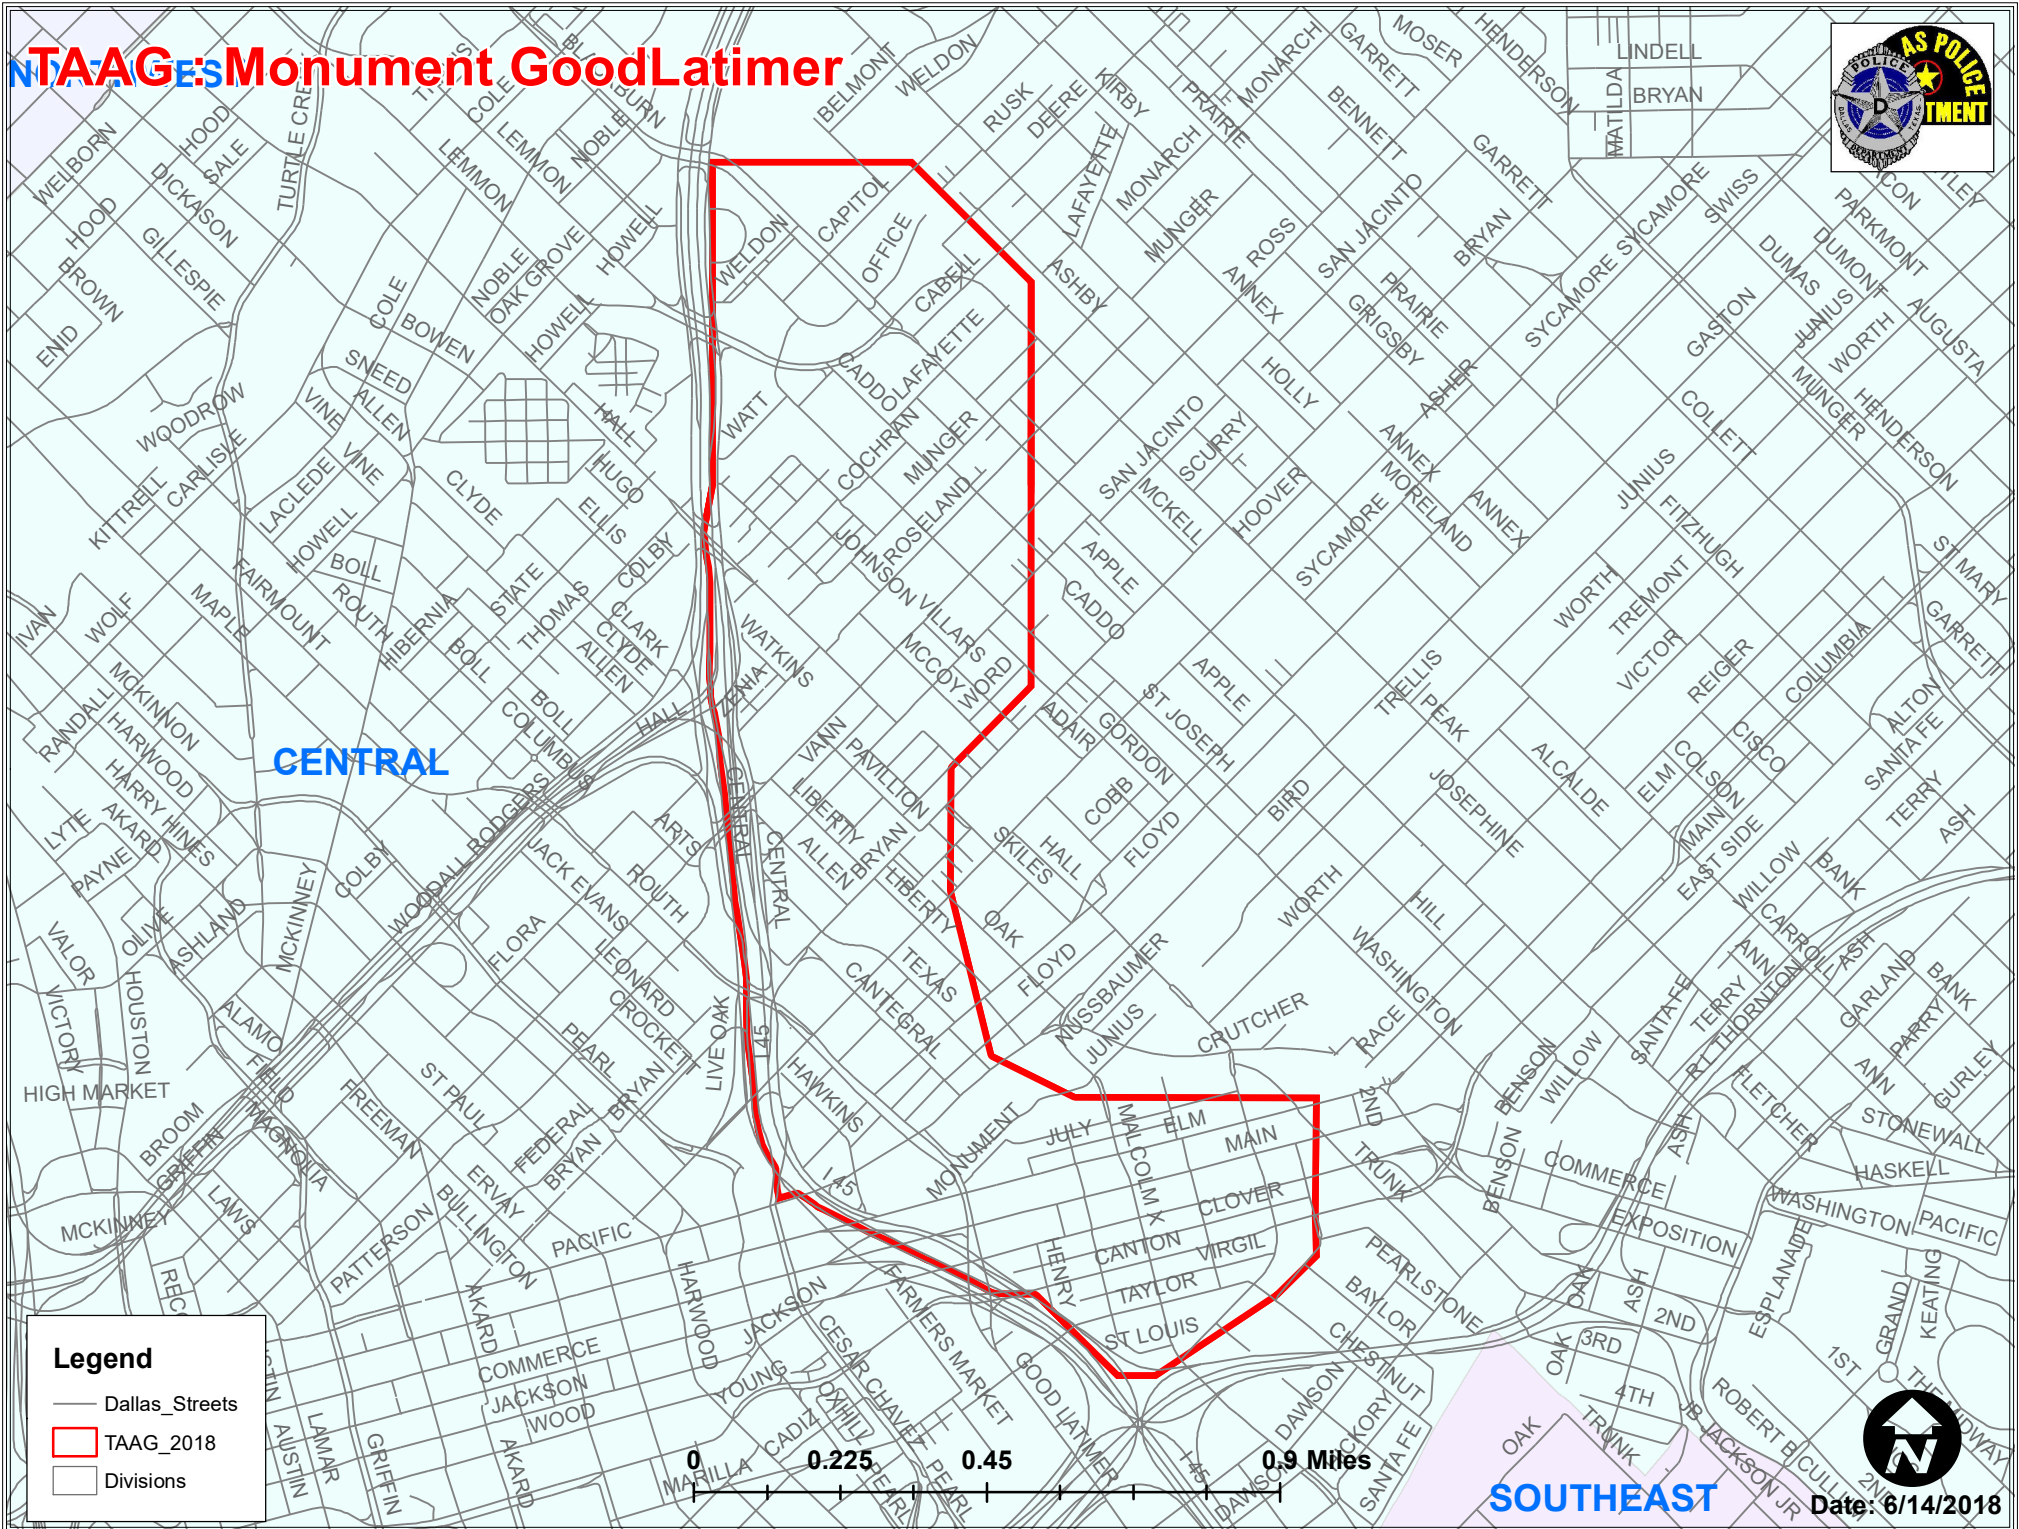

TAAGs Monument Good Latimer

Legend

- Dallas Streets
- TAAG_2018
- Divisions

0 0.225 0.45 0.9 Miles

SOUTHEAST

Date: 6/14/2018

Author: #7192