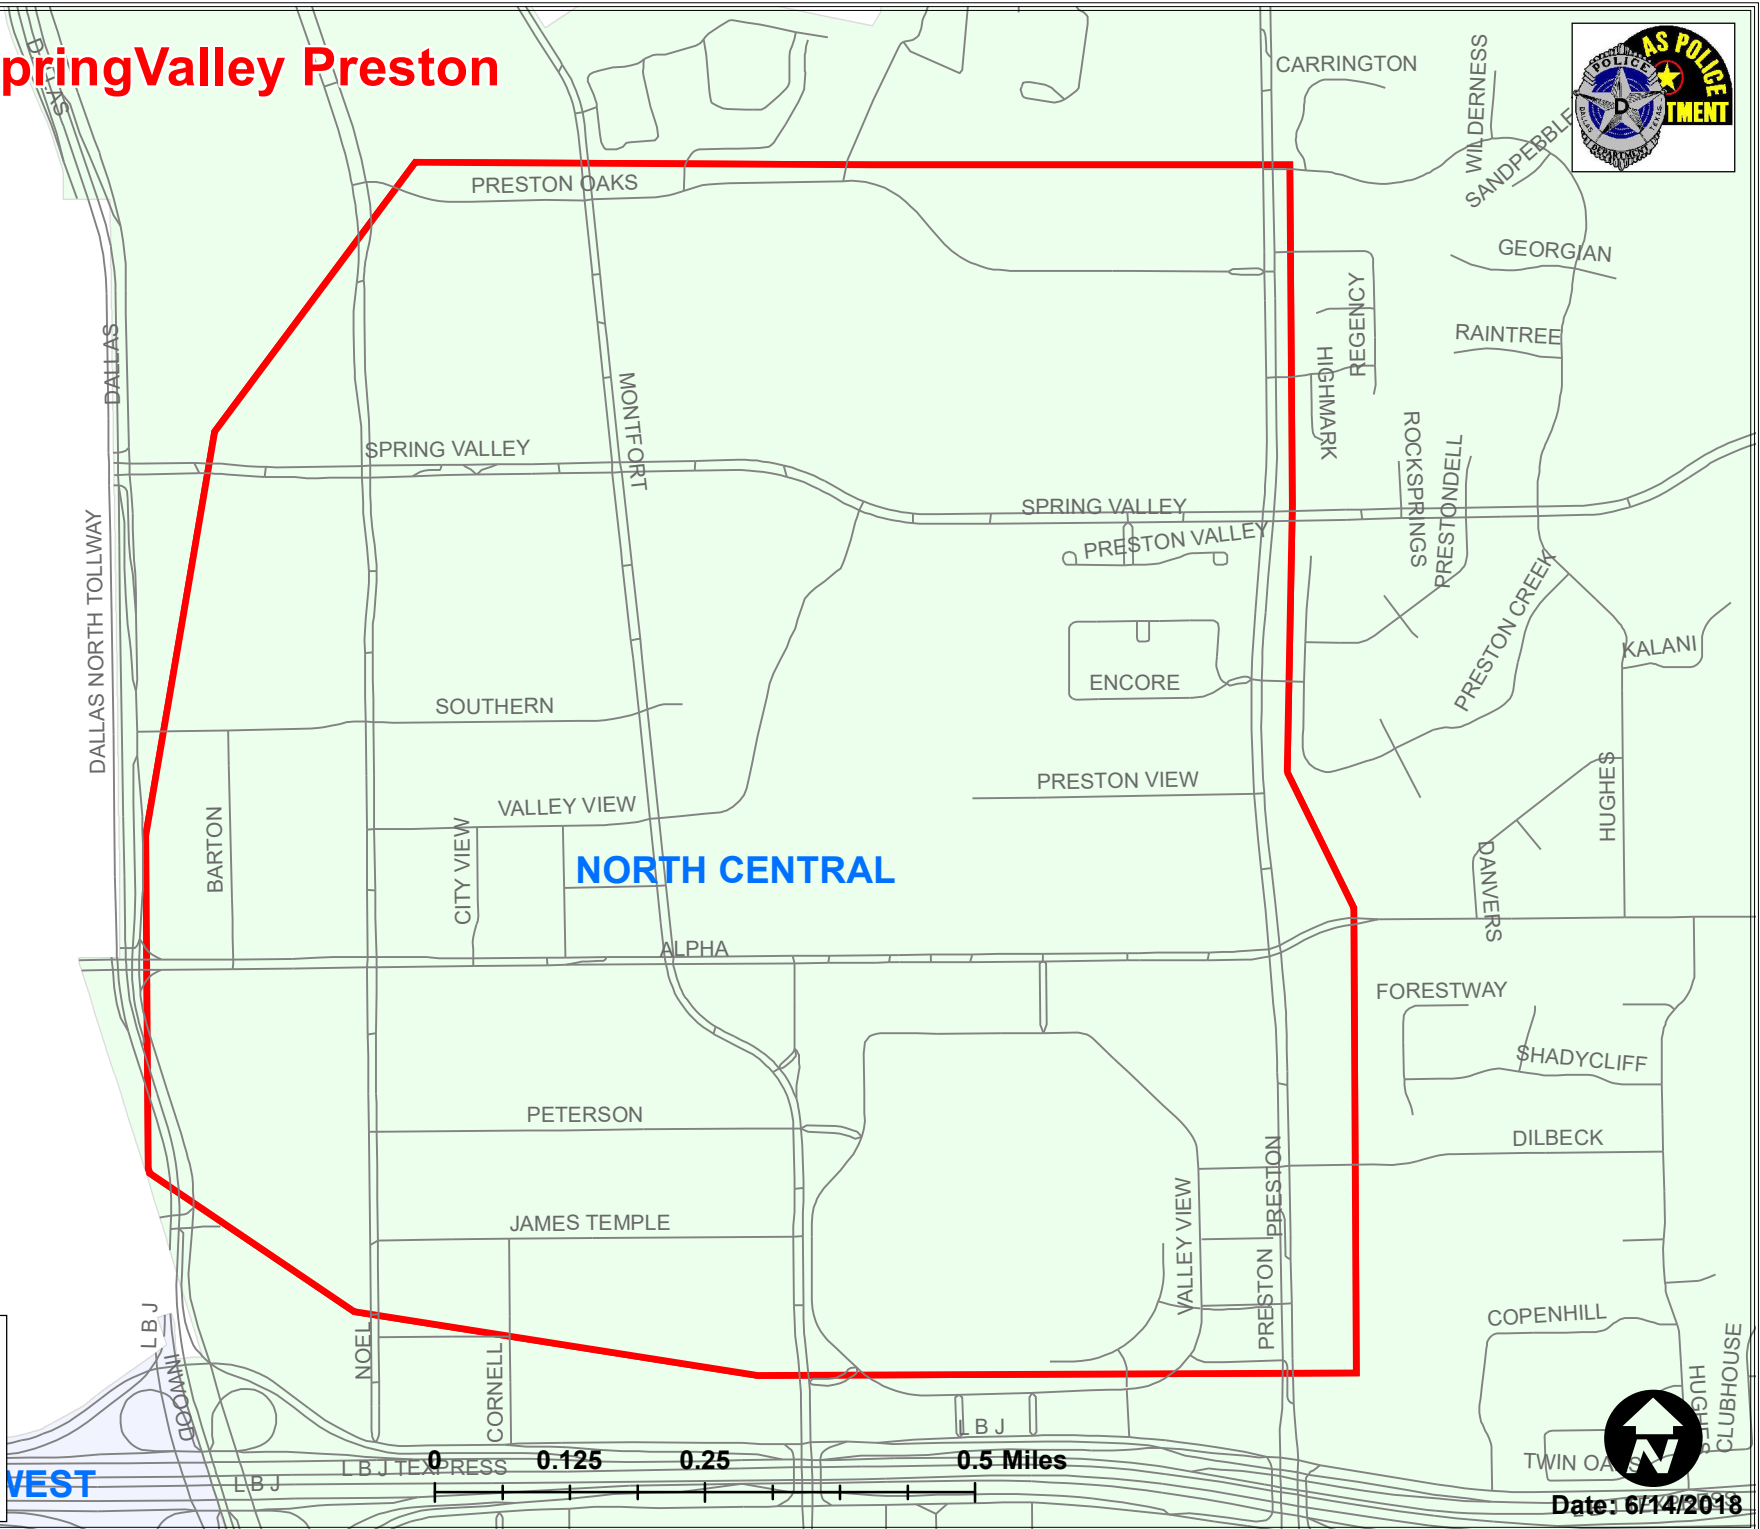

TAAG : SpringValley Preston

Legend

- Dallas_Streets
- TAAG_2018
- Divisions

Date: 6/14/2018

Author: #7192