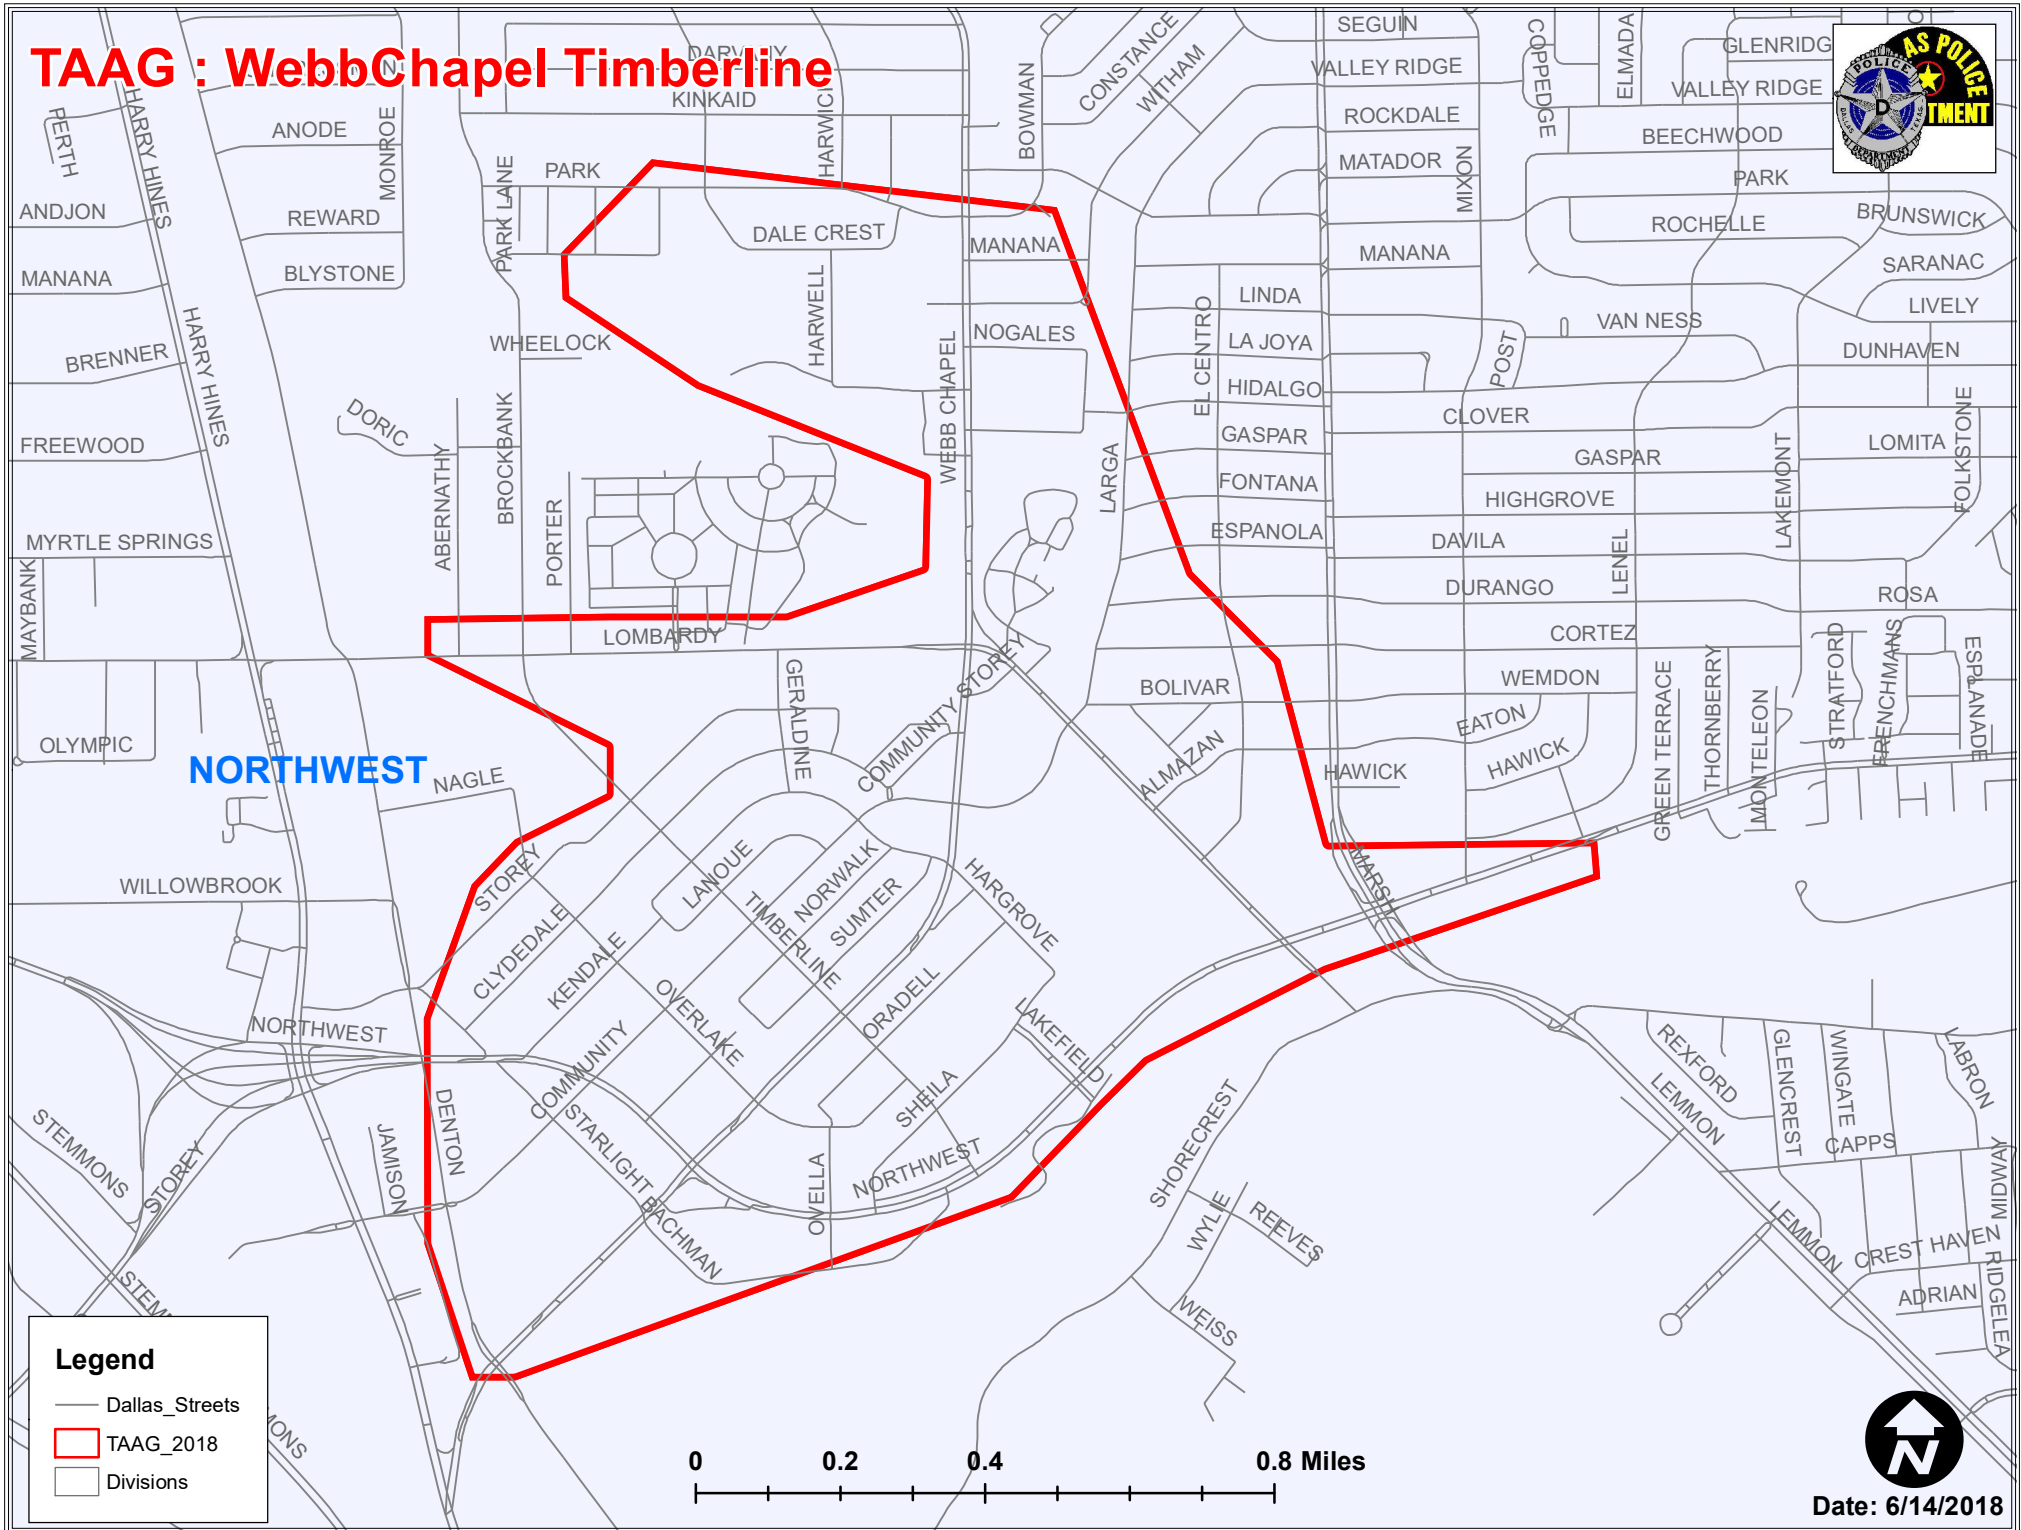

# TAAG : WebbChapel Timberline

**Legend**

- Dallas\_Streets
- TAAG\_2018
- Divisions

Date: 6/14/2018

Author: #7192